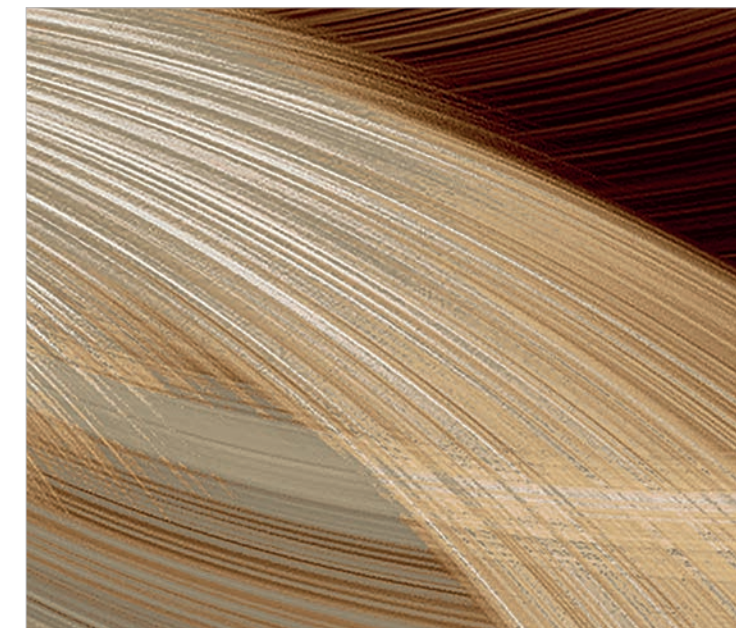

design | **aurora**
wall dimension: 8'8" h x 11'10" w
hue: aur101 (as shown)

Aurora

The digital era has spawned a whole vein of abstract design. Intense colour with mathematical plays of pattern and chaos. A reflective mylar substrate provides additional impact.

aur103