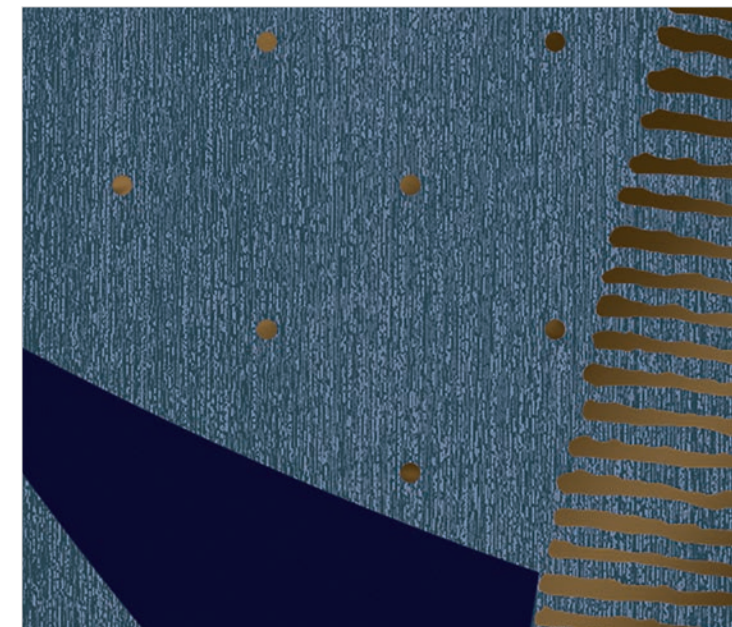

design | ribbons
wall dimension: 6'8" h x 10'10" w
hue: rib101 (as shown)

Ribbons

Sumptuous, dramatic and unwilling to take a back seat, this motif is an active participant in the entire spatial design. Visual dynamism in luxury attire is the statement here.

rib102

rib103

rib104