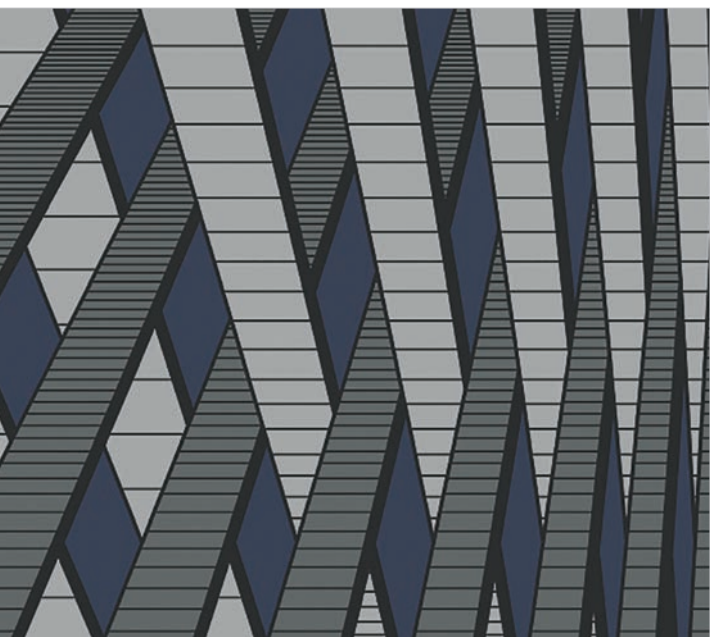

bog103

design | **bogart**
wall dimension: 27'3"h x 15'w
hue: bog101 (as shown)

Bogart

Dramatic geometry, scale, and depth, Bogart is a design that wants to live large. Soaring ceilings and a deep sightline really bring this design to its full realization. The bold slanted lines best offset simple vertical and horizontal attributes in the space.