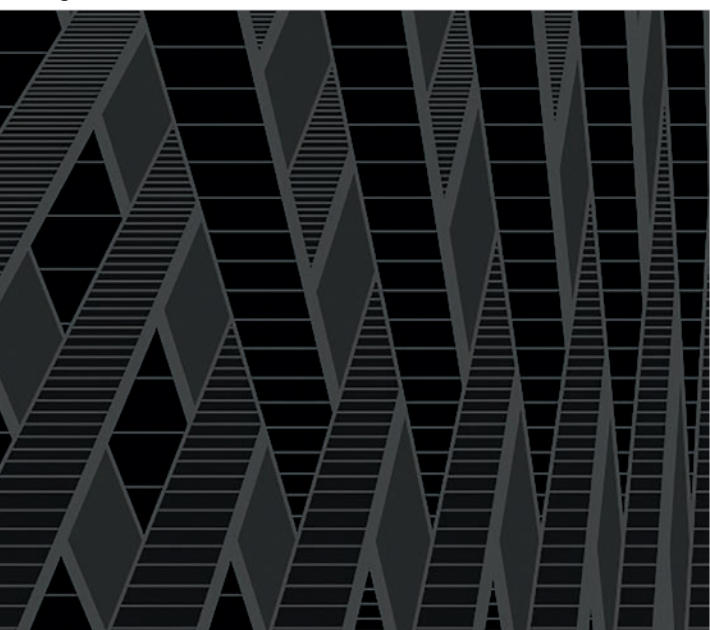

dcl102

dcl103

dcl104

bog102

bog103

bog104

design | **bogart**
wall dimension: 27'3"h x 15'w
hue: bog101 (as shown)

Bogart