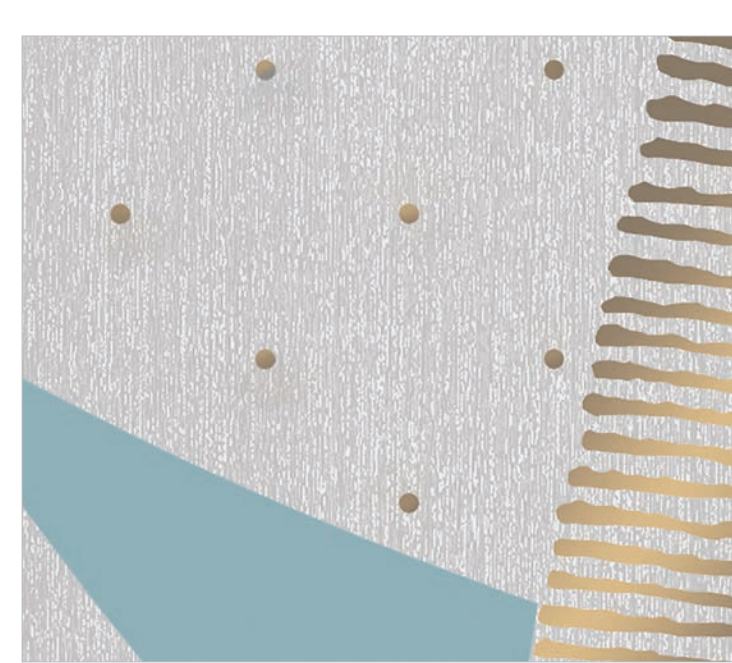

Tommy Abshire
President & Creative Director
Colour & Design, Inc.

med102

med103

med104

design | medallion
wall dimension: 17'3" h x 13'11" w
hue: med101 (as shown)

Medallion

The undeniable impact of Medallion
resounds throughout any space it occupies
and provides a strong visual presence.

design | ribbons
wall dimension: 6'8" h x 10'10" w
hue: rib101 (as shown)

Ribbons

Sumptuous, dramatic and unwilling to take a back seat, this motif is an active participant in the entire spatial design. Visual dynamism in luxury attire is the statement here.

Braille Chevron

A celebration of concrete, the building material of the modern age. This aged look brings raw elegance to contemporary spaces, and the sophisticated chevron repeat sets off straight lines with style.