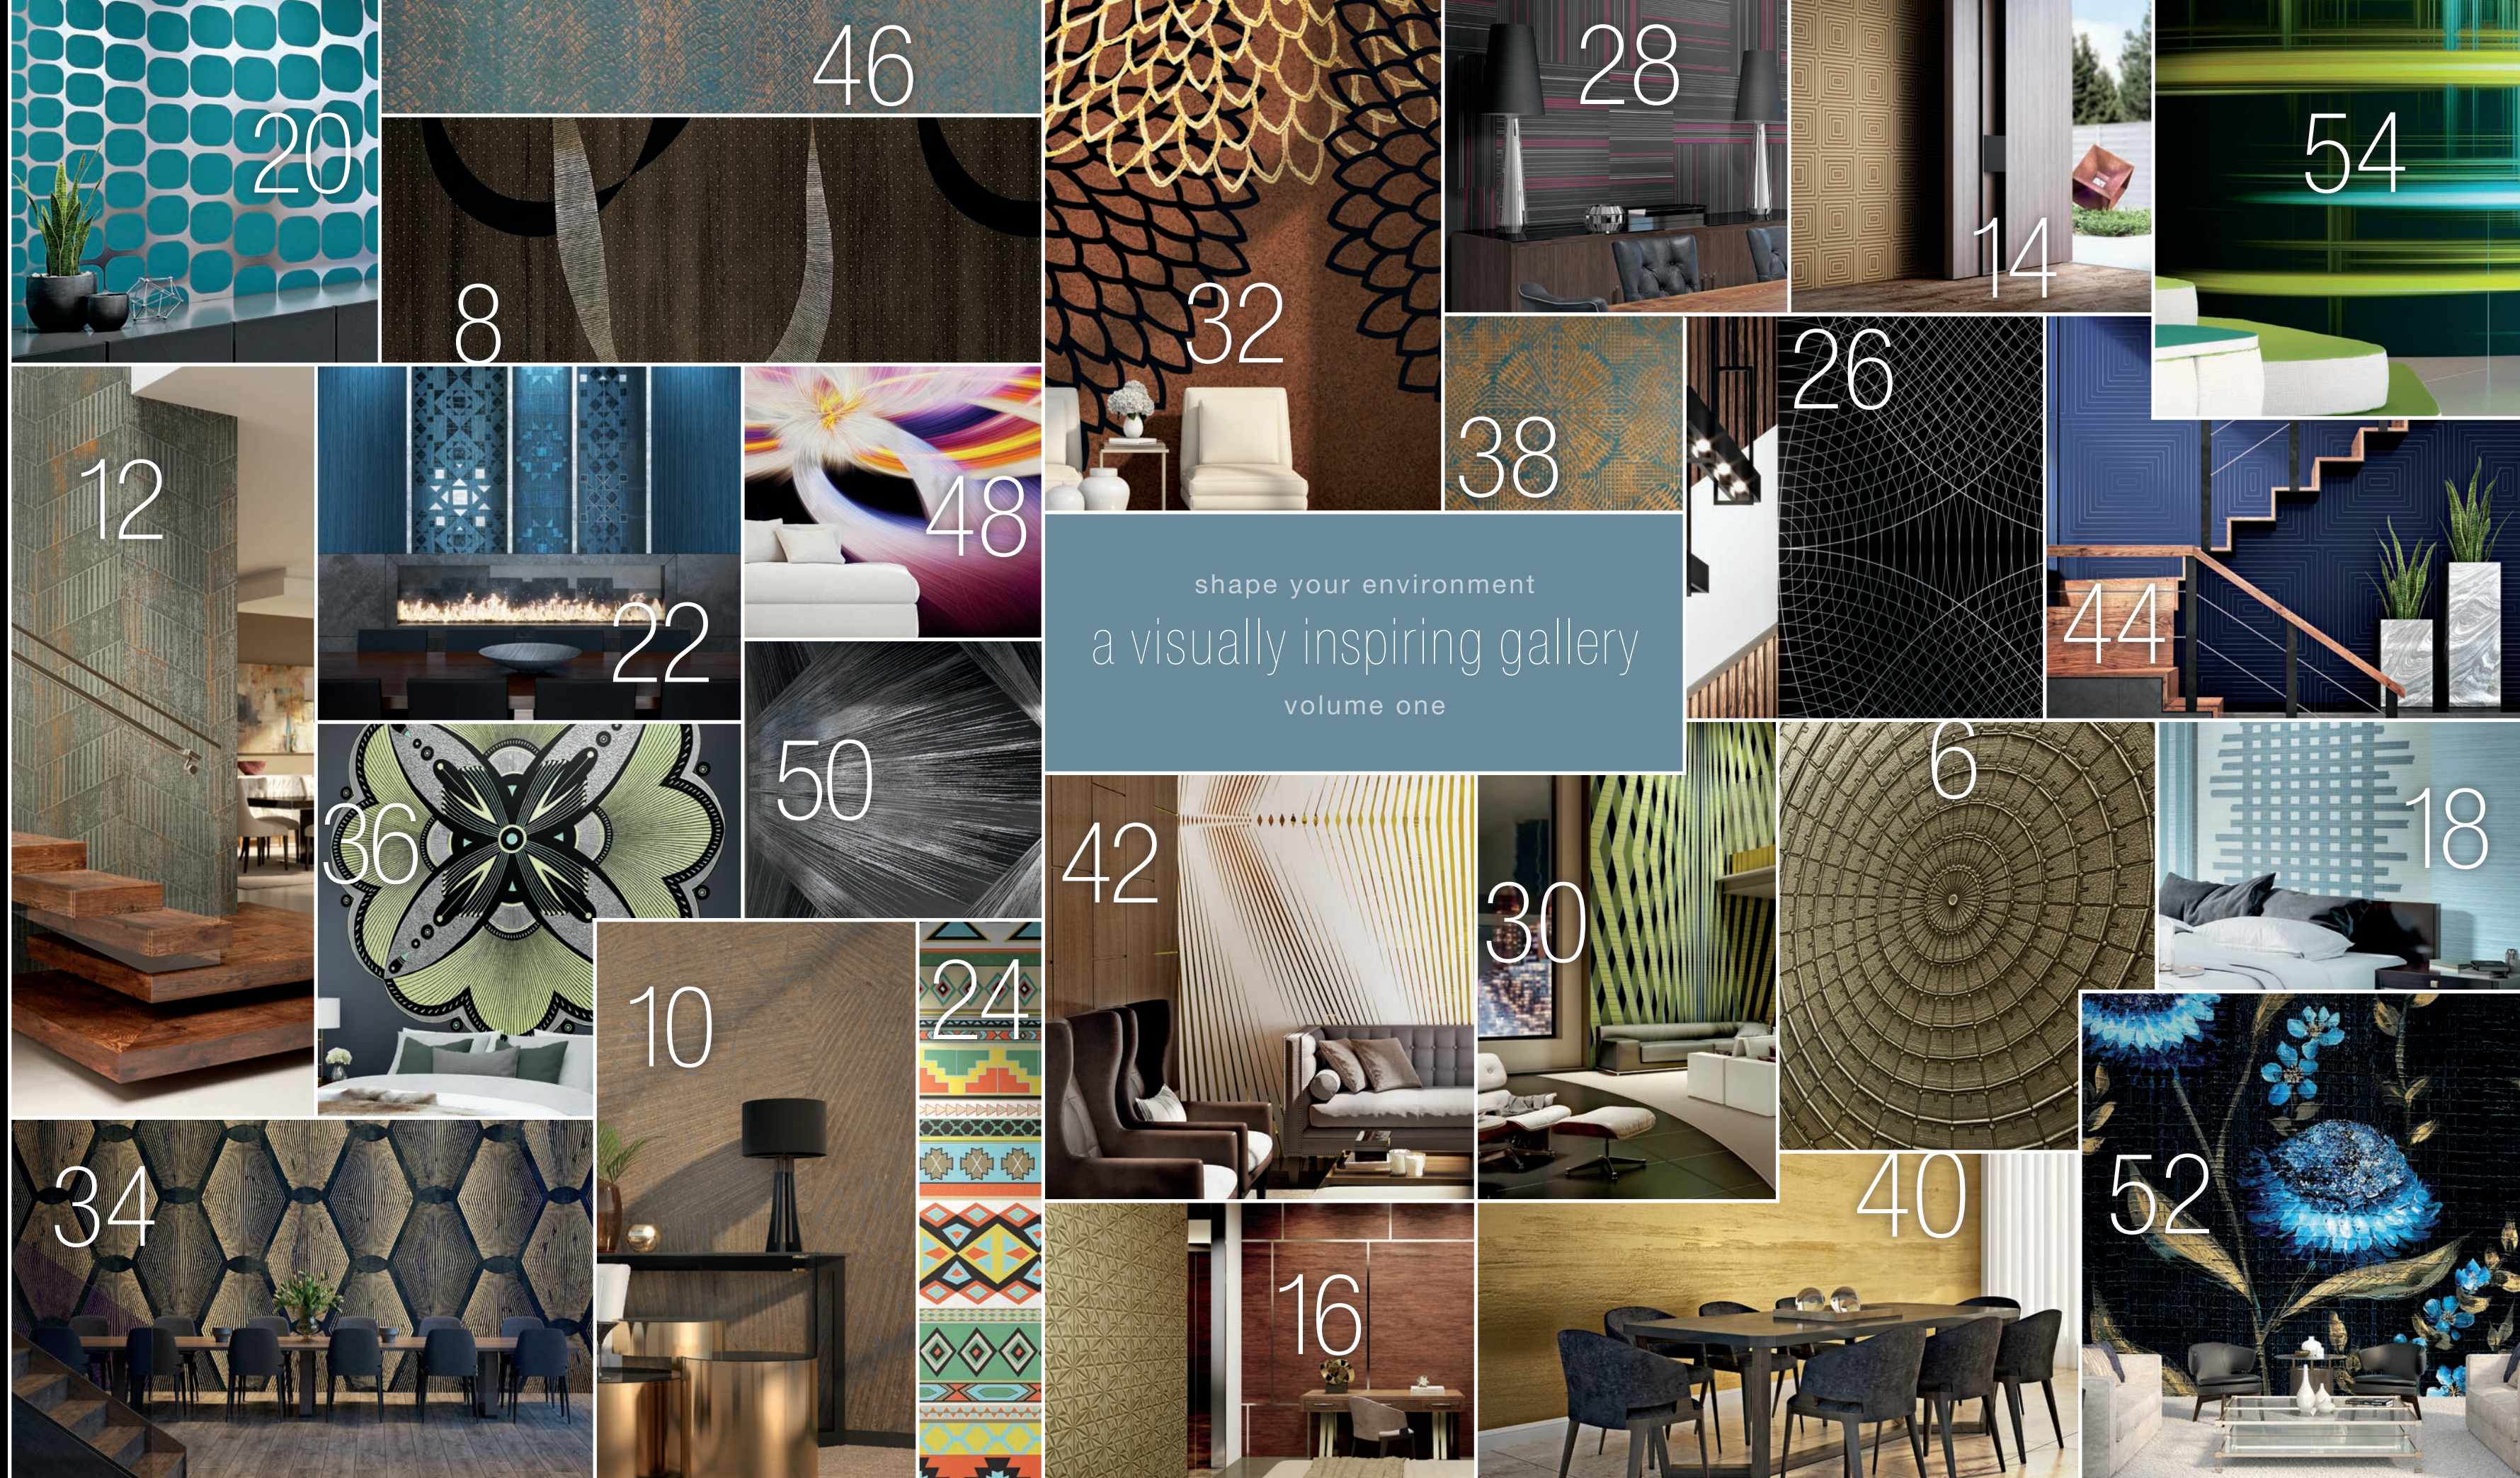

Over the past several years I have been privileged to travel extensively and meet with many of the world's highest echelon of surface designers who are rendering creative, innovative design compositions. Their consistent level of artistic achievement has provided a resource for many of the elements presented within this stylishly curated gallery. I hope this collection inspires you.

Tommy Abshire
President & Creative Director
Colour & Design, Inc.