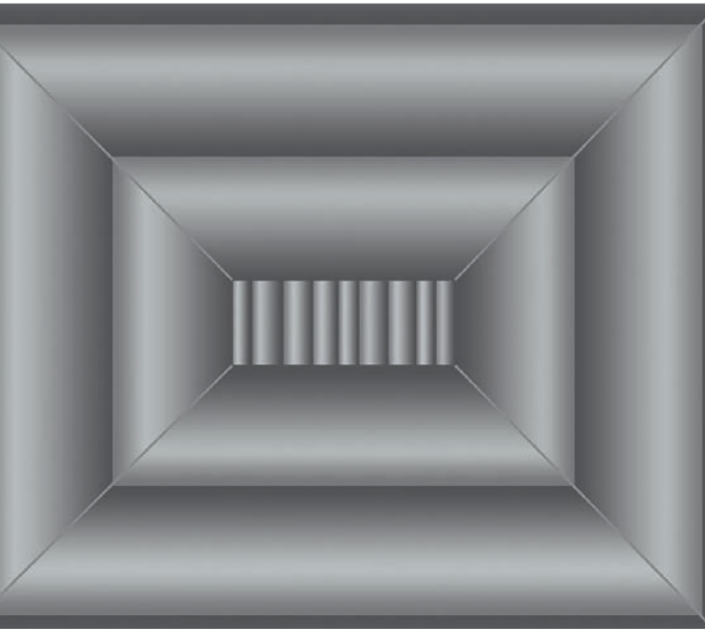

Braille Chevron

A celebration of concrete, the building material of the modern age. This aged look brings raw elegance to contemporary spaces, and the sophisticated chevron repeat sets off straight lines with style.

chv102

chv103

chv104

nsq102

nsq103

nsq104

design | **nesting squares**
wall dimension: 10'h x 6'10"w
hue: nsq101 (as shown)

Nesting Squares

We've all heard of this beautiful style of ceiling, but a coffered wall is something to behold. Nesting Squares stylishly demonstrates just how opulent a monochromatic palette can be.

design | **polaris**
wall dimension: 10'h x 11'1"w
hue: pol101 (as shown)