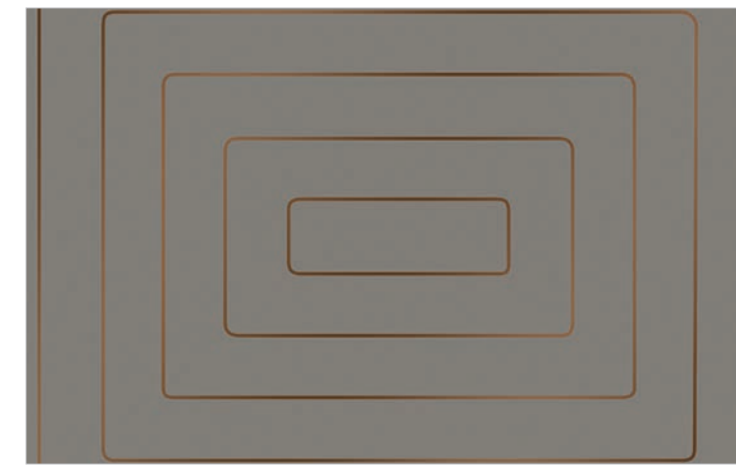

design | **concentric**
wall dimension: 9'5"h x 11'6"w
hue: con101 (as shown)

Concentric

An alternating grid of concentric rectangles sparks a dynamic interplay with linear architectural elements and the reflective surface pattern. Concentric inevitably creates interesting tangents and provides an engaging visual treat.

con102

con103

con103

con104