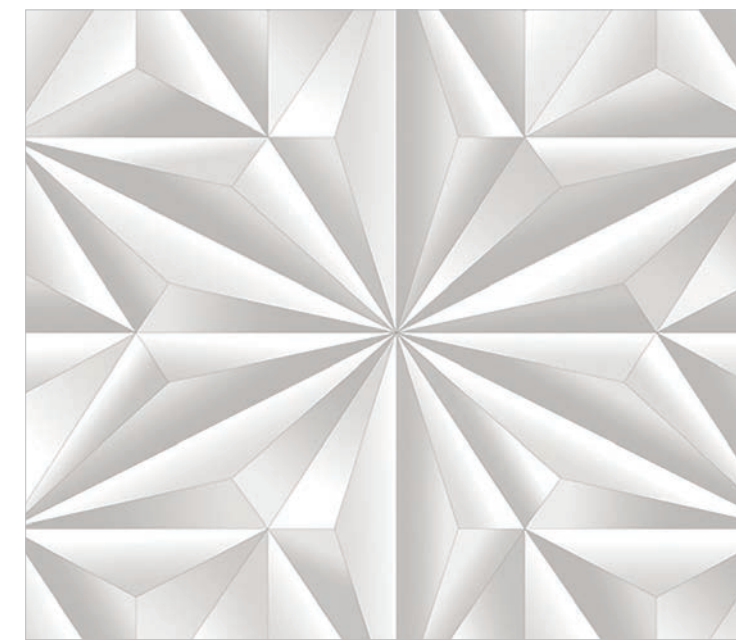

design | **polaris**
wall dimension: 10'h x 11'1"w
hue: pol101 (as shown)

Polaris

A textural tour-de-force. Polaris takes simple colour palettes and amplifies impact to 11. This design is incredibly rich, but calm in effect. It also plays very well in more enclosed spaces.

pol102