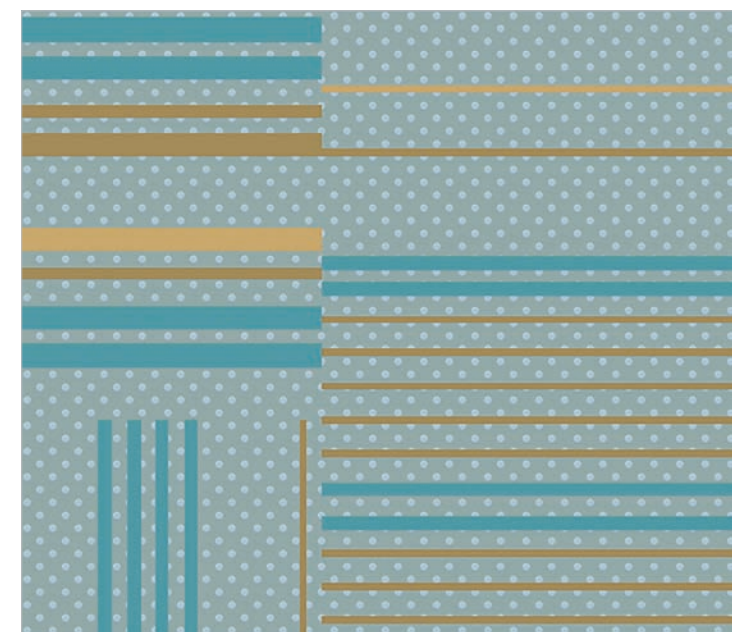

design | **don't cross the line**
wall dimension: 11'4" h x 11'10" w
hue: dcl101 (as shown)

Don't Cross the Line

Alternating perpendiculars in contrasting palettes, Don't Cross the Line provides a space with clean geometry and strong contrasting hues in a rich visual performance.

dcl102

dcl103

dcl104