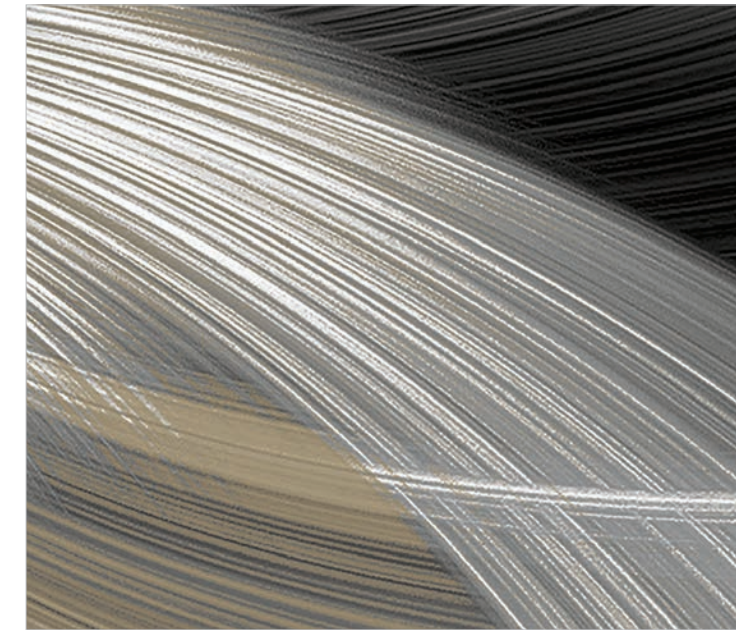

design | **aurora**
wall dimension: 8'8" h x 11'10" w
hue: aur101 (as shown)

Aurora

The digital era has spawned a whole vein of abstract design. Intense colour with mathematical plays of pattern and chaos. A reflective mylar substrate provides additional impact.

aur102