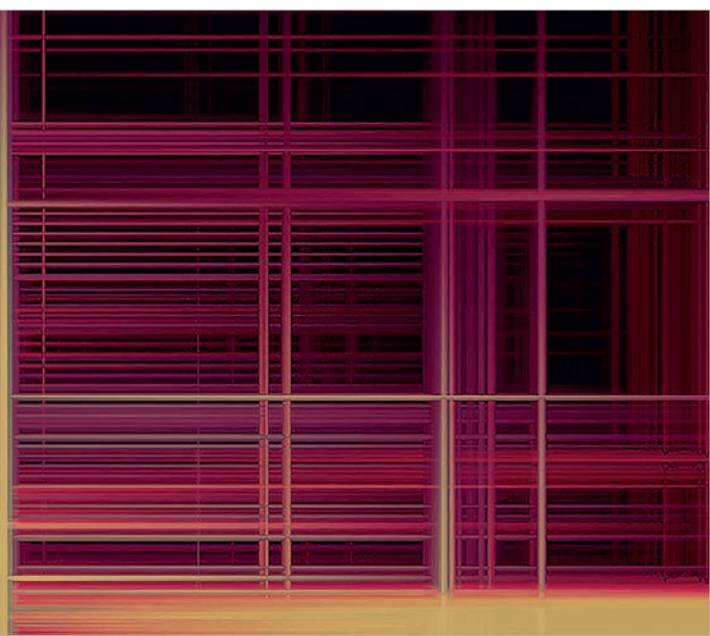

spe102

design | spectrum
wall dimension: 13'10"h x 24'4"w
hue: spe101 (as shown)

Spectrum

Motion. Intensity. Technology.
Spectrum communicates without
saying a word. This feature
wallcovering easily adapts to
modern designs from any
slice of the rainbow.