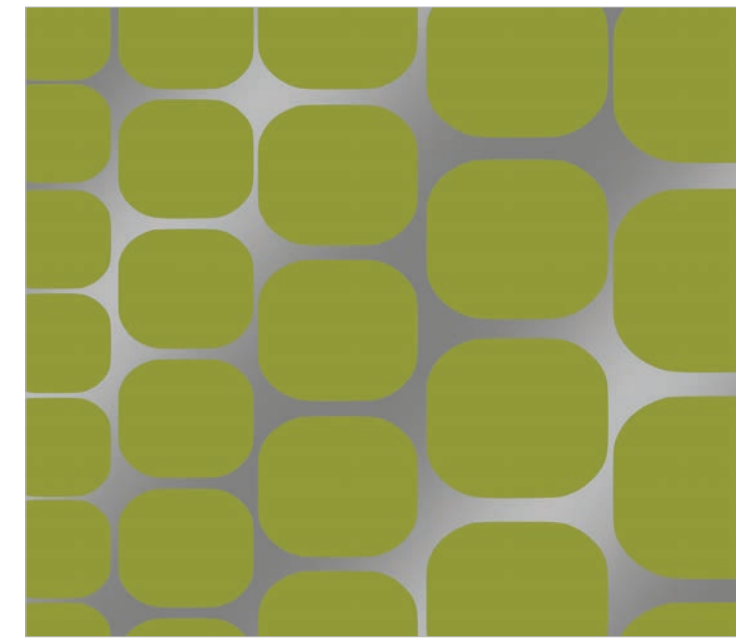

design | **mock croc**
wall dimension: 7'h x 17'8"w
hue: crc101 (as shown)

Mock Croc

Take a universally recognizable motif graphically distilled to its essence, then inject a bold pop feel and you've got Mock Croc. This design is so simple and bold, it is a statement that cannot be ignored.

crc102

crc103

crc104