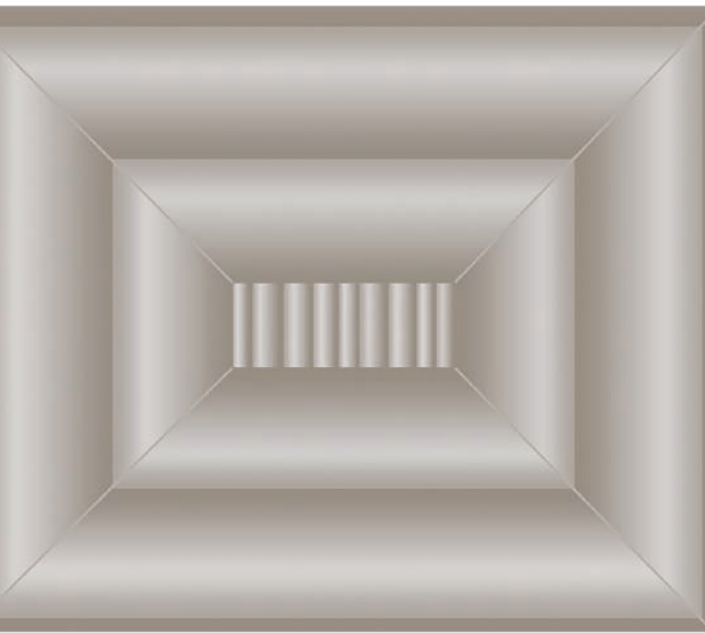

nsq102

design | **nesting squares**
wall dimension: 10'h x 6'10"w
hue: nsq101 (as shown)

Nesting Squares

We've all heard of this beautiful style of ceiling, but a coffered wall is something to behold. Nesting Squares stylishly demonstrates just how opulent a monochromatic palette can be.