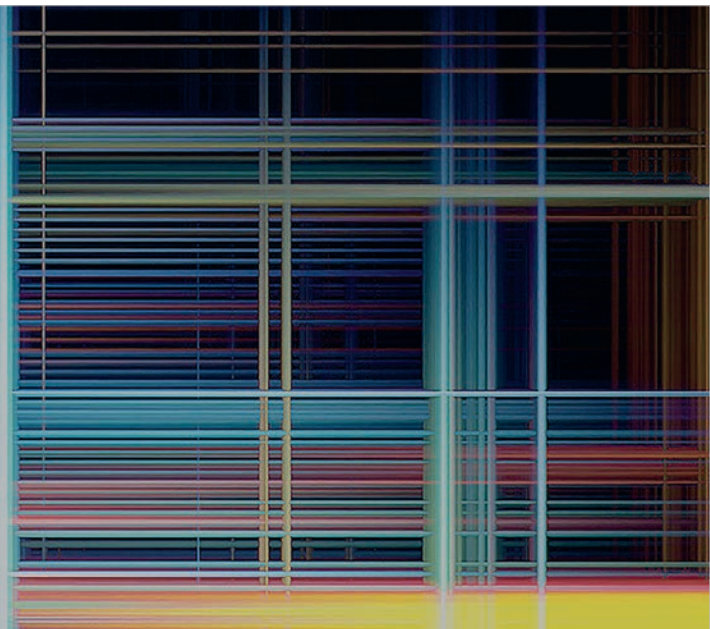

ede102

ede103

ede104

spe102

spe103

spe104

design | spectrum
wall dimension: 13'10"h x 24'4"w
hue: spe101 (as shown)

Spectrum