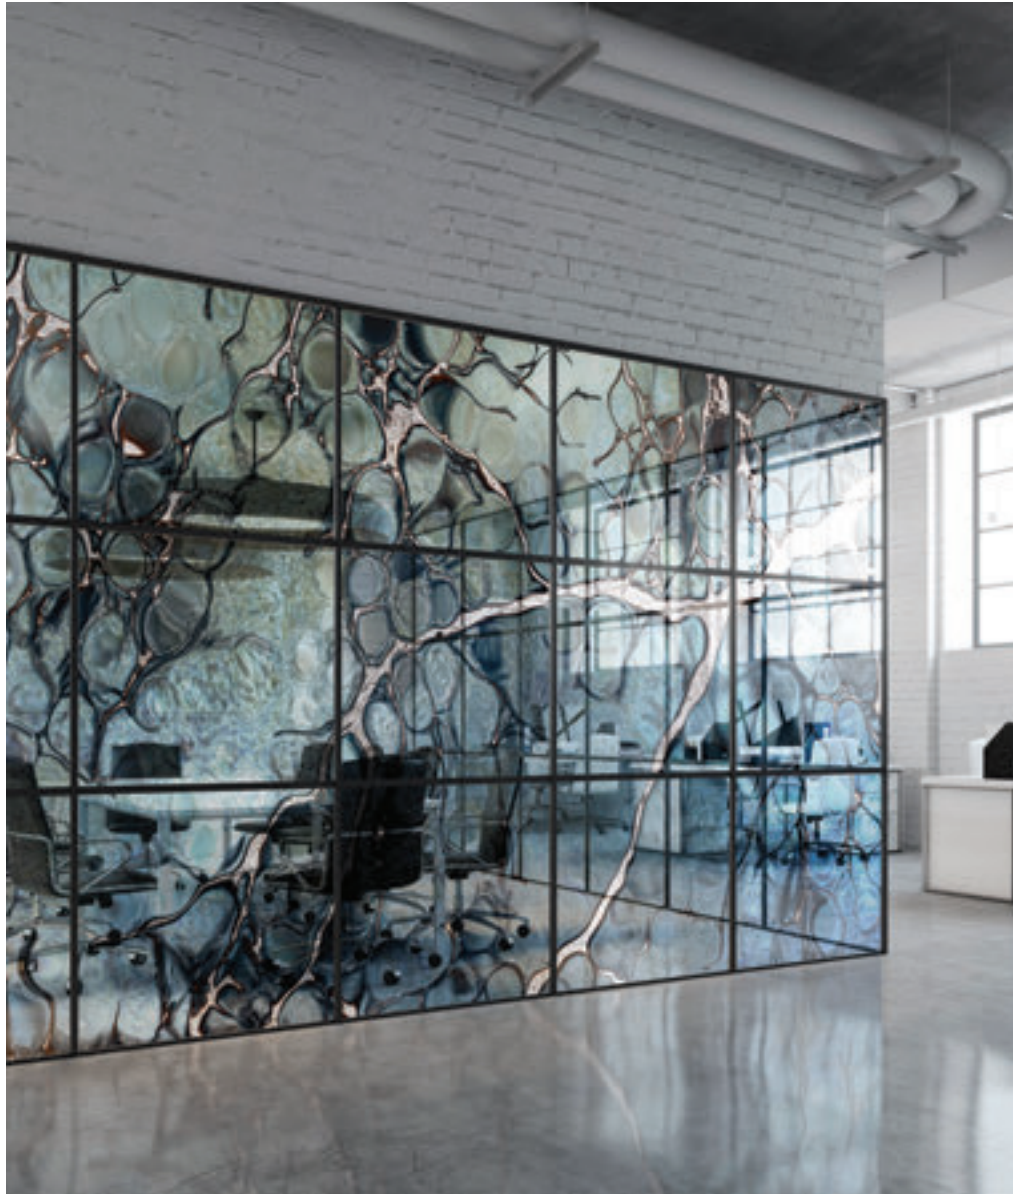

Example of Window Film Mural with Color Ink and Stained Glass Effect
Featuring L91709FFG Raindrops (from Series 9)