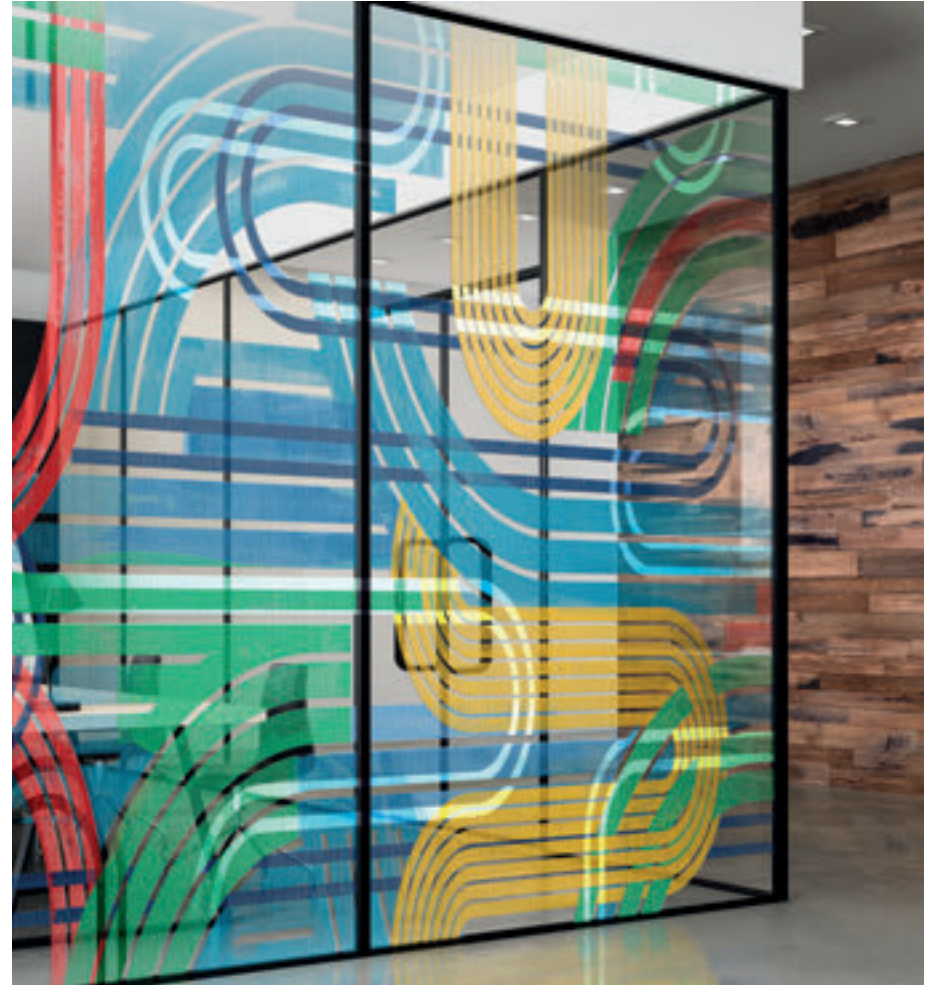

L15-1406FFG Subway - Multi Window Film

This is a Window Film Mural **F**