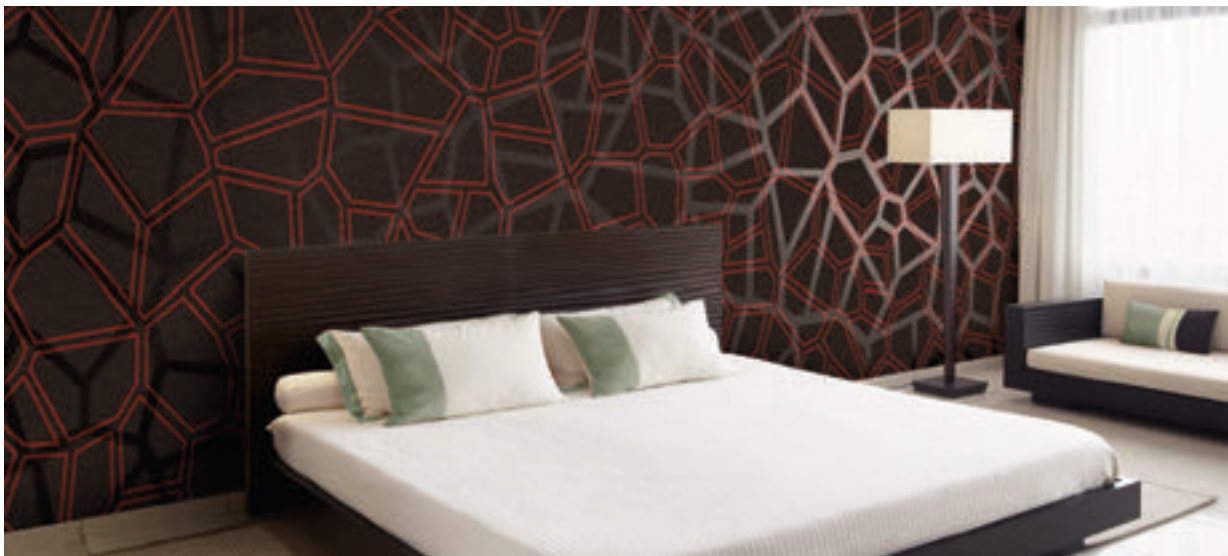

L409002G Devine - Gloss

DETAIL L21164G Cursive - Plum

DETAIL L409002G Devine - Gloss

DETAIL L11145G The Great Vine - Upbeat

L408411G City Griddy - Black

DETAIL L408411G City Griddy - Black

L21019G Facet - Walnut